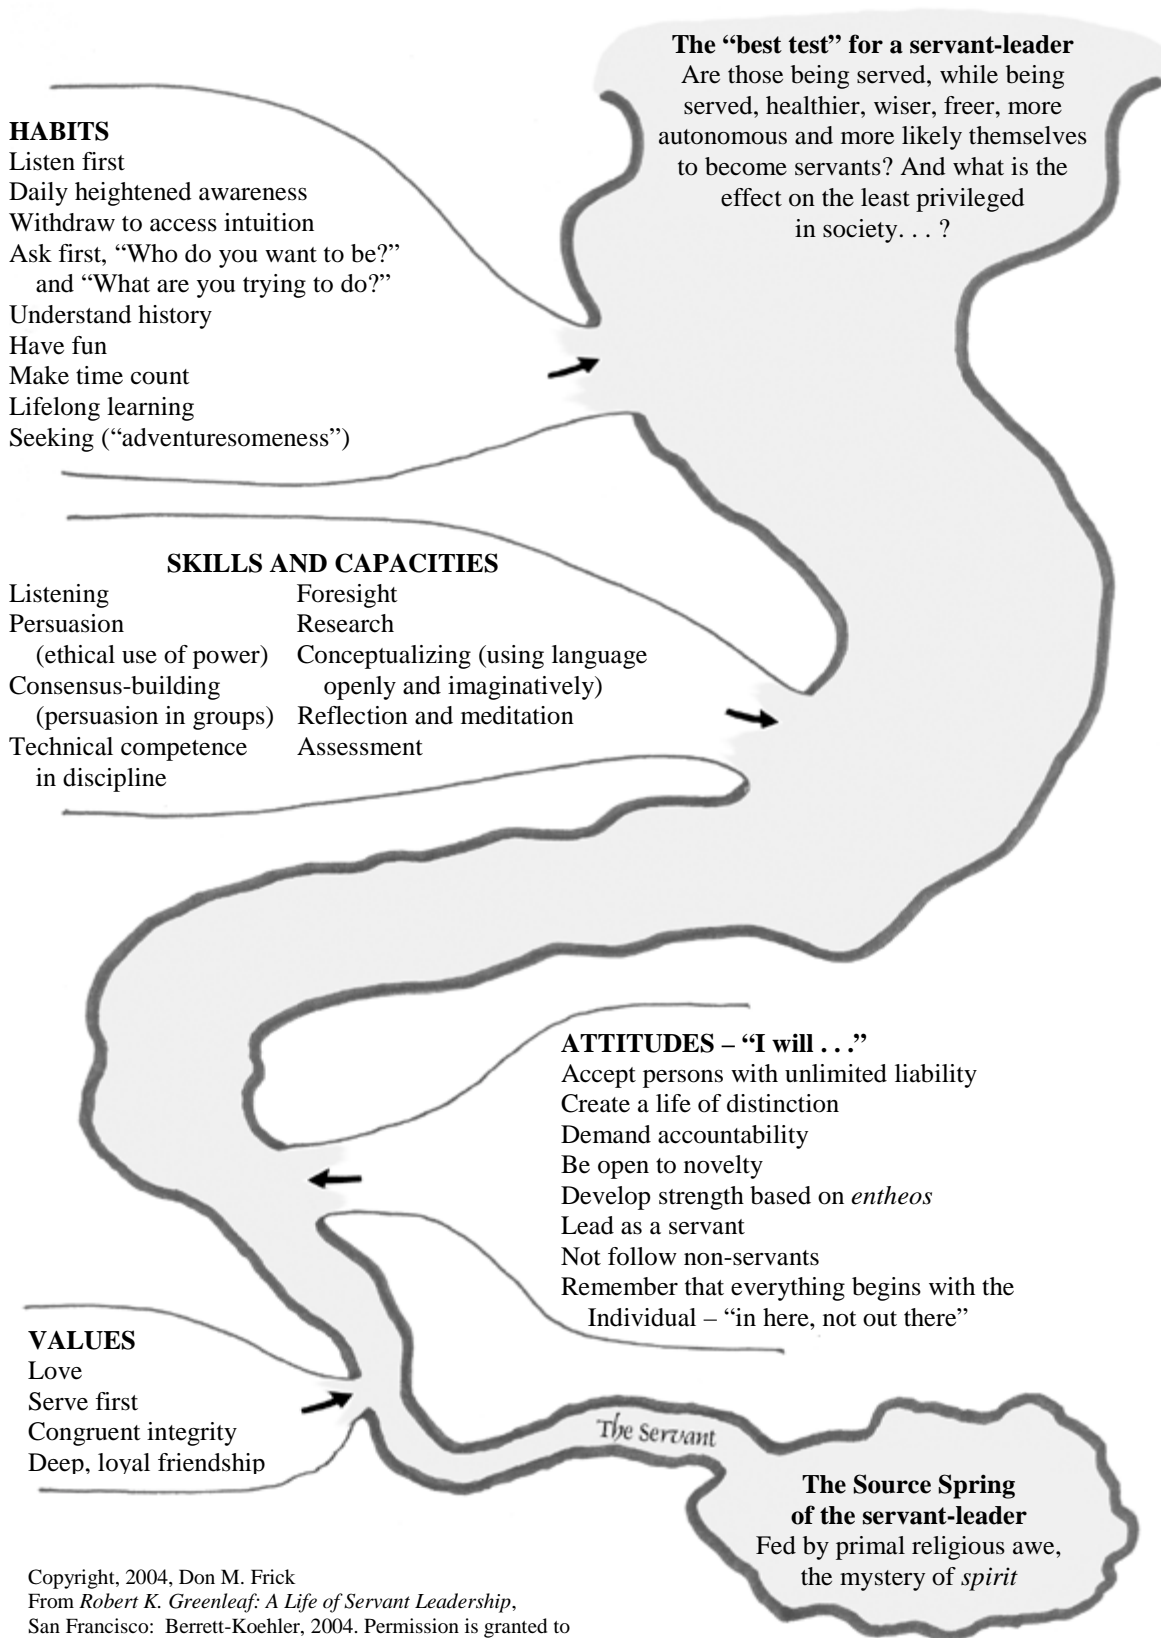

The Evolution of a Servant-Leader

Distilled from the writings and archives of Robert K. Greenleaf

Copyright, 2004, Don M. Frick
 From Robert K. Greenleaf: *A Life of Servant Leadership*,
 San Francisco: Berrett-Koehler, 2004. Permission is granted to
 copy and distribute this graphic.